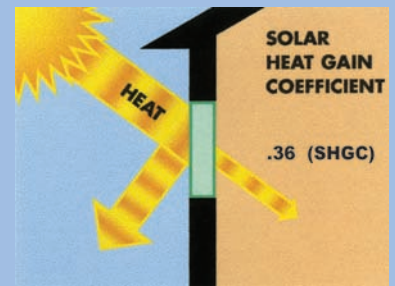

Double Hung Sizing Matrix

RO		24"	28"	32"	36"	40"	44"	48"
	US	23½"	27½"	31½"	35½"	39½"	43½"	47½"
36"	35⅝"	 2030	 2430	 2830	 3030	 3430	 3830	 4030
44"	43⅝"	 2038	 2438	 2838	 3038	 3438	 3838	 4038
48"	47⅝"	 2040	 2440	 2840	 3040	 3440	 3840	 4040
52"	51⅝"	 2044	 2444	 2844	 3044	 3444	 3844	 4044
60"	59⅝"	 2050	 2450	 2850	 3050**	 3450*	 3850*	 4050*
72"	71⅝"	 2060+	 2460+	 2860+	 3060+	 3460+	 3860+	 4060+

Your Windows are 80% Glass.

It's important to choose a glass unit that will protect your home from losing indoor heat during the winter and absorbing outside heat in the summer.

Choose Low-E glass with argon enhanced gas to meet ENERGY STAR guidelines.